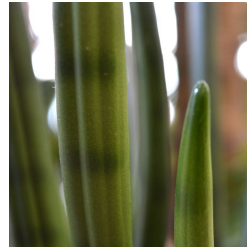

125,27 € excl. VAT

More Information

SKU	G4E_00692
Weight	1.500000
Brand	Havisaba
Hanging / standing	Standing
Color	Green
Actual height	73 cm
Actual diameter	Ø 30-40cm
Pot size	ø17x15 cm
Type of pot included	Inner (non-decorative) pot
Trunks	multi
Fire Retardant	No
Stock Tallinn	0