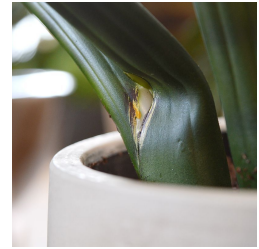

125,27 € excl. VAT

More Information

SKU	G4E_00692
Weight	1.500000
Brand	Havisaba
Hanging / standing	Standing
Color	Green
Actual height	73 cm
Actual diameter	Ø 30-40cm
Pot size	ø17x15 cm
Type of pot included	Inner (non-decorative) pot
Trunks	multi
Fire Retardant	No
Stock Tallinn	0