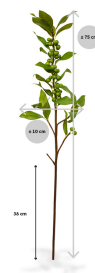

GREEN4EVER.SHOP

Green4Ever

Rotermanni 6

10111 Tallinn

Estonia

+372 880 1511

service@green4ever.shop

1 ARTIFICIAL HOLLY BERRY BRANCH 75 CM GREEN

6,22 € excl. VAT

More Information

SKU
Weight
Brand
Latin name
Hanging / standing
Color
Actual height
Actual diameter
Type of pot included
Trunks
Fire Retardant
Stock Tallinn

G4E_00749
0.050000
lileks
Ilex
Standing
Green
76 cm
Ø 0-20cm
None
1
No
0