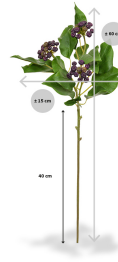

GREEN4EVER.SHOP

Green4Ever

Rotermanni 6

10111 Tallinn

Estonia

+372 880 1511

service@green4ever.shop

1 ARTIFICIAL JAPANESE HOLLY BRANCH 60 CM BLUE

5,34 € excl. VAT

More Information

SKU
Weight
Brand
Latin name
Hanging / standing
Color
Actual height
Actual diameter
Type of pot included
Trunks
Fire Retardant
Stock Tallinn

G4E_00750
0.050000
lileks
Ilex
Standing
Green
60 cm
Ø 0-20cm
None
1
No
0