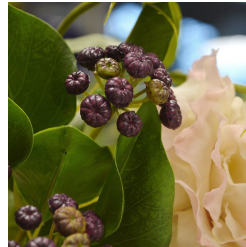

1 ARTIFICIAL JAPANESE HOLLY BRANCH 60 CM BLUE

5,34 € excl. VAT

More Information

SKU
Weight
Brand
Latin name
Hanging / standing
Color
Actual height
Actual diameter
Type of pot included
Trunks
Fire Retardant
Stock Tallinn

G4E_00750
0.050000
lileks
Ilex
Standing
Green
60 cm
Ø 0-20cm
None
1
No
0