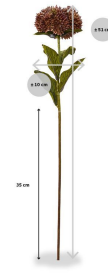

4,04 € excl. VAT

More Information

SKU
Weight
Brand
Hanging / standing
Color
Actual height
Actual diameter
Type of pot included
Trunks
Fire Retardant
Stock Tallinn

G4E_00894
0.050000
Kukehari
Standing
Red
51 cm
Ø 0-20cm
None
1
No
0