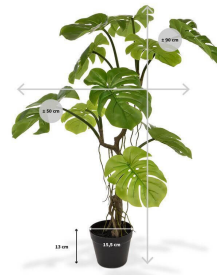

## MONSTERA ARTIFICIAL PLANT 90 CM

51,47 € excl. VAT

## More Information

|                             |                            |
|-----------------------------|----------------------------|
| <b>SKU</b>                  | G4E_01439                  |
| <b>Weight</b>               | 2.000000                   |
| <b>Brand</b>                | Monstera                   |
| <b>Hanging / standing</b>   | Standing                   |
| <b>Color</b>                | Green                      |
| <b>Actual height</b>        | 90 cm                      |
| <b>Actual diameter</b>      | Ø 50-60cm                  |
| <b>Pot size</b>             | ø15,5x13 cm                |
| <b>Type of pot included</b> | Inner (non-decorative) pot |
| <b>Trunks</b>               | multiple                   |
| <b>Fire Retardant</b>       | No                         |
| <b>Stock Tallinn</b>        | 0                          |