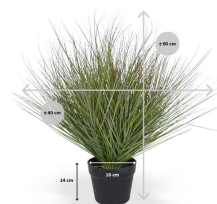

50,08 € excl. VAT

More Information

| | |
|-----------------------------|----------------------------|
| SKU | G4E_1529 |
| Weight | 1.000000 |
| Brand | Körreline |
| Latin name | Poaceae |
| Hanging / standing | Standing |
| Color | Green |
| Actual height | 60 cm |
| Actual diameter | Ø 40-50cm |
| Pot size | Ø16x14 cm |
| Type of pot included | Inner (non-decorative) pot |
| Trunks | - |
| Fire Retardant | No |
| Stock Tallinn | 0 |