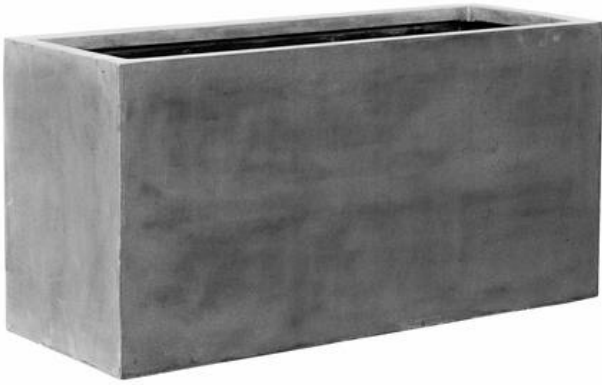

1 419,17 € excl. VAT

More Information

SKU	E1125-S1-03
Weight	62.200000
Brand	Pottery Pots
Serie	NATURAL
Color	Grey
Pot form	Rectangular (horizontal)
Length in cm	150
Width in cm	60
Height in cm	75
Diameter in cm	-