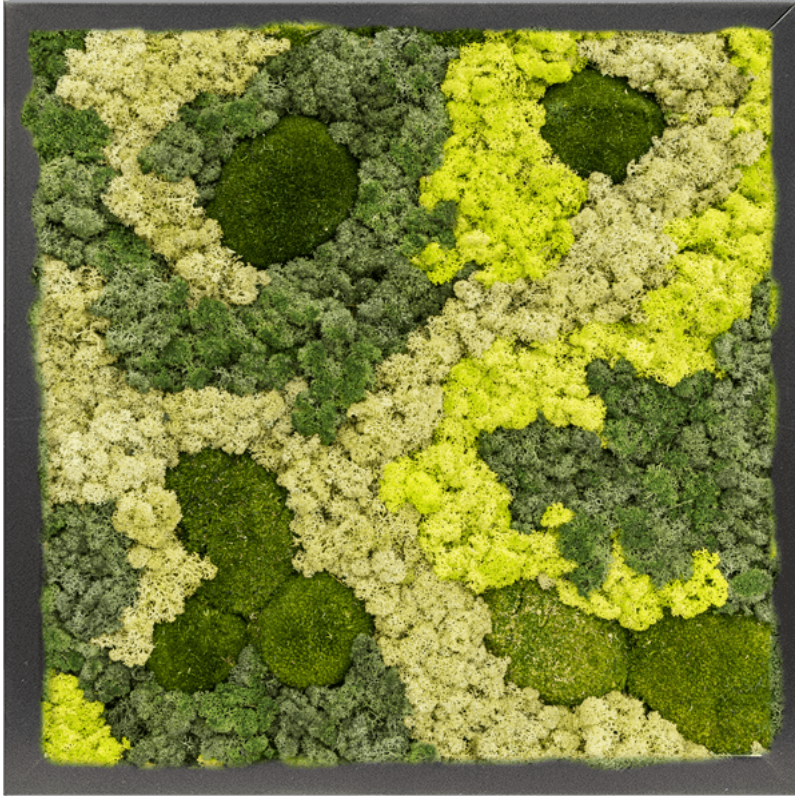

GREEN4EVER.SHOP

**Green4Ever**

Rotermanni 6

10111 Tallinn

Estonia

+372 880 1511

[service@green4ever.shop](mailto:service@green4ever.shop)

1 MDF RAL 9005 SATIN GLOSS 30% BALL MOSS 70%  
REINDEER MOSS (MIX) (↔40 CM ↓40 CM)

#### More Information

<b>SKU</b>	G4E_MP_216
<b>Weight</b>	3.000000
<b>Brand</b>	Moss Painting
<b>Painting width</b>	40
<b>Painting height</b>	40
<b>Painting depth</b>	6
<b>Painting material</b>	MDF RAL 9005 Satin Gloss 30% Ball moss 70% Reindeer moss (Mix)