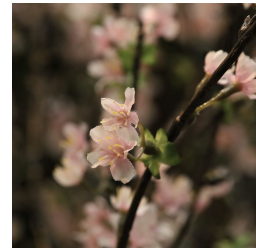

SAKURA CHERRY BLOSSOM TREE (155 CM)

295,32 kr excl. VAT

SKU
Brand
Latin name
Hanging / standing
Color
Actual height
Actual diameter
Pot size
Type of pot included
UV Protection
Fire Retardant

More Information

G4E_16393
Jaapani kirsipuu
Prunus japonica Thunb.
Standing
Pink
155 cm
Ø 75-100cm
21 x 21 cm
Inner (non-decorative) pot
No
No