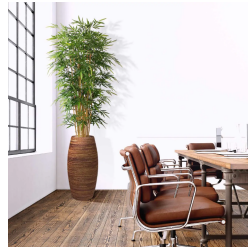

ARTIFICIAL BAMBOO TREE DELUXE 240 CM

340,07 kr excl. VAT

More Information

SKU	G4E_00038
Weight	10.000000
Brand	Bambus
Hanging / standing	Standing
Color	Green
Actual height	235 cm
Actual diameter	Ø 75-100cm
Pot size	ø20x18 cm
Type of pot included	Inner (non-decorative) pot
Trunks	15
Fire Retardant	No
Stock Tallinn	0