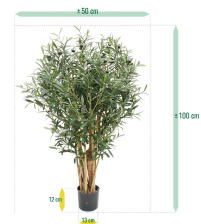

167,83 kr excl. VAT

More Information

SKU	G4E_00123
Weight	8.500000
Brand	Oliivipuu
Hanging / standing	Standing
Color	Green
Actual height	100 cm
Actual diameter	Ø 50-60cm
Pot size	Ø12x12 cm
Type of pot included	Inner (non-decorative) pot
Trunks	10
Fire Retardant	No
Stock Tallinn	0