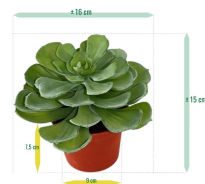

ECHEVERIA SUCCULENT 16CM IN POT

15,17 kr excl. VAT

More Information

SKU

Weight

Brand

Hanging / standing

Color