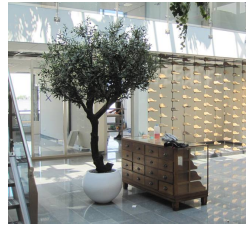

1 696,10 kr excl. VAT

More Information

SKU	G4E_00200
Weight	45.000000
Brand	Oliivipuu
Latin name	Olea
Hanging / standing	Standing
Color	Green
Actual height	270 cm
Actual diameter	Ø >100cm
Pot size	26x26x33 cm
Type of pot included	Inner (non-decorative) pot
Trunks	1
Fire Retardant	No
Stock Tallinn	0
Instructions	Instructions PDF