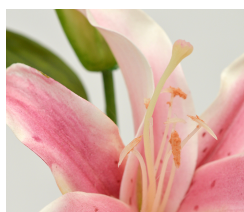

7,12 kr excl. VAT

More Information

SKU
Weight
Brand
Hanging / standing
Color
Actual height
Actual diameter
Type of pot included
Trunks
Fire Retardant
Stock Tallinn

G4E_00507
0.050000
Lillia
Standing
Pink
58 cm
Ø 0-20cm
None
1
No
0