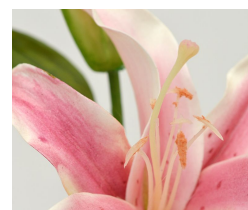

7,12 kr excl. VAT

More Information

SKU
Weight
Brand
Hanging / standing
Color
Actual height
Actual diameter
Type of pot included
Trunks
Fire Retardant
Stock Tallinn

G4E_00507
0.050000
Lillia
Standing
Pink
58 cm
Ø 0-20cm
None
1
No
0