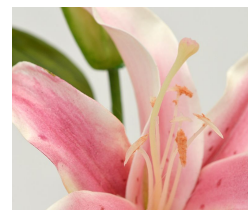

7,12 kr excl. VAT

More Information

SKU	G4E_00507
Weight	0.050000
Brand	Lilia
Latin name	Lilium
Hanging / standing	Standing
Color	Pink
Actual height	58 cm
Actual diameter	Ø 0-20cm
Type of pot included	None
Trunks	1
Fire Retardant	No
Stock Tallinn	0