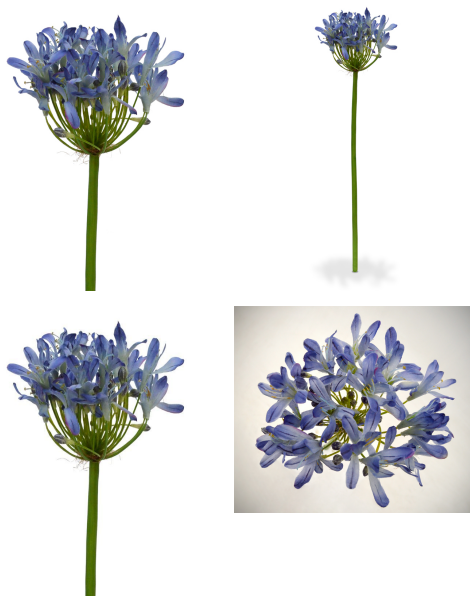

7,12 kr excl. VAT

More Information

SKU	G4E_00508
Weight	0.100000
Brand	Lilia
Latin name	Lilium
Hanging / standing	Standing
Color	Blue-Lila
Actual height	60 cm
Actual diameter	Ø 0-20cm
Type of pot included	None
Trunks	1
UV Protection	No
Fire Retardant	No
Stock Tallinn	0