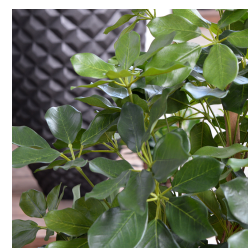

127,55 kr excl. VAT

More Information

SKU	G4E_00526
Weight	3.500000
Brand	Sõrmlehik
Latin name	Schefflera
Hanging / standing	Standing
Color	Green
Actual height	120 cm
Actual diameter	Ø 60-75cm
Pot size	13x12 cm
Type of pot included	Inner (non-decorative) pot
Trunks	10
Fire Retardant	Yes
Stock Tallinn	4