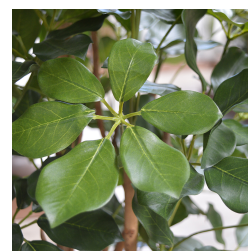

127,55 kr excl. VAT

More Information

SKU	G4E_00526
Weight	3.500000
Brand	Sõrmlehik
Latin name	Schefflera
Hanging / standing	Standing
Color	Green
Actual height	120 cm
Actual diameter	Ø 60-75cm
Pot size	13x12 cm
Type of pot included	Inner (non-decorative) pot
Trunks	10
Fire Retardant	Yes
Stock Tallinn	4