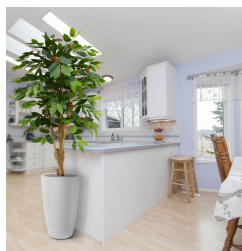

172,30 kr excl. VAT

More Information

SKU	G4E_00565
Weight	5.000000
Brand	Araabia kohvipuu
Latin name	Coffea arabica
Hanging / standing	Standing
Color	Green
Actual height	150 cm
Actual diameter	Ø 75-100cm
Pot size	Ø17x15 cm
Type of pot included	Inner (non-decorative) pot
Trunks	2
Fire Retardant	No
Stock Tallinn	0