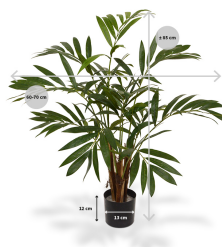

62,61 kr excl. VAT

More Information

| | |
|-----------------------------|----------------------------|
| SKU | G4E_00617 |
| Weight | 2.500000 |
| Brand | Vääris-mägipalm |
| Latin name | Chamaedorea |
| Hanging / standing | Standing |
| Color | Green |
| Actual height | 85 cm |
| Actual diameter | Ø 60-75cm |
| Pot size | 13x12 cm |
| Type of pot included | Inner (non-decorative) pot |
| Trunks | 3 |
| Fire Retardant | No |
| Stock Tallinn | 0 |