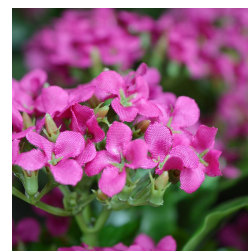

14,77 kr excl. VAT

More Information

SKU	G4E_00665
Weight	1.000000
Brand	Kalanhoe
Hanging / standing	Standing
Color	Blue-Lila
Actual height	30 cm
Actual diameter	Ø 0-20cm
Pot size	Ø10 x 8 cm
Type of pot included	Inner (non-decorative) pot
Trunks	5
UV Protection	No
Fire Retardant	No