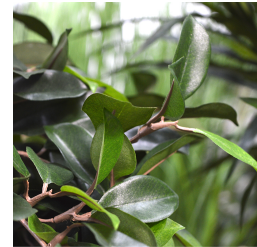

219,24 kr excl. VAT

SKU	G4E_00691
Weight	6.000000
Brand	Bonsai
Hanging / standing	Standing
Color	Green
Actual height	140 cm
Actual diameter	Ø 60-75cm
Pot size	ø17x15 cm
Type of pot included	Inner (non-decorative) pot
Trunks	1
UV Protection	No
Fire Retardant	No
Stock Tallinn	0