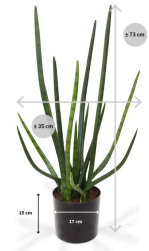

GREEN4EVER.SHOP

Green4Ever

Rotermanni 6

10111 Tallinn

Estonia

+372 880 1511

service@green4ever.shop

1 SANSEVERIA CYLINDRICA ARTIFICIAL PLANT 75 CM

125,27 kr excl. VAT

More Information

SKU	G4E_00692
Weight	1.500000
Brand	Havisaba
Latin name	Sansevieria
Hanging / standing	Standing
Color	Green
Actual height	73 cm
Actual diameter	Ø 30-40cm
Pot size	Ø17x15 cm
Type of pot included	Inner (non-decorative) pot
Trunks	multi
Fire Retardant	No
Stock Tallinn	0