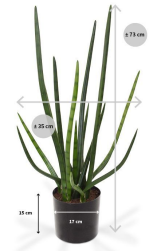

GREEN4EVER.SHOP

Green4Ever

Rotermanni 6

10111 Tallinn

Estonia

+372 880 1511

service@green4ever.shop

1 SANSEVERIA CYLINDRICA ARTIFICIAL PLANT 75 CM

125,27 kr excl. VAT

More Information

SKU	G4E_00692
Weight	1.500000
Brand	Havisaba
Hanging / standing	Standing
Color	Green
Actual height	73 cm
Actual diameter	Ø 30-40cm
Pot size	ø17x15 cm
Type of pot included	Inner (non-decorative) pot
Trunks	multi
Fire Retardant	No
Stock Tallinn	0