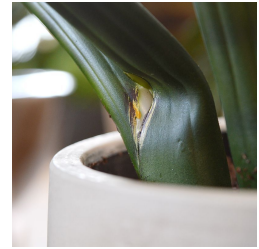

125,27 kr excl. VAT

More Information

SKU	G4E_00692
Weight	1.500000
Brand	Havisaba
Hanging / standing	Standing
Color	Green
Actual height	73 cm
Actual diameter	Ø 30-40cm
Pot size	ø17x15 cm
Type of pot included	Inner (non-decorative) pot
Trunks	multi
Fire Retardant	No
Stock Tallinn	0