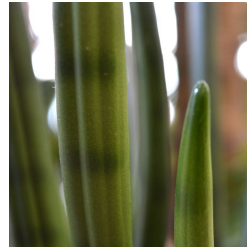

125,27 kr excl. VAT

More Information

SKU	G4E_00692
Weight	1.500000
Brand	Havisaba
Hanging / standing	Standing
Color	Green
Actual height	73 cm
Actual diameter	Ø 30-40cm
Pot size	ø17x15 cm
Type of pot included	Inner (non-decorative) pot
Trunks	multi
Fire Retardant	No
Stock Tallinn	0