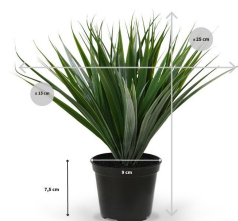

GREEN4EVER.SHOP

Green4Ever

Rotermanni 6

10111 Tallinn

Estonia

+372 880 1511

service@green4ever.shop

1 ARTIFICIAL BAMBOO PLANT 25 CM DARK GREEN IN POT

7,12 kr excl. VAT

More Information

SKU	G4E_00734
Weight	0.750000
Brand	Bambus
Hanging / standing	Standing
Color	Green
Actual height	25 cm
Actual diameter	Ø 0-20cm
Pot size	ø9 x 7,5 cm
Type of pot included	Inner (non-decorative) pot
Trunks	-
Fire Retardant	No
Stock Tallinn	0