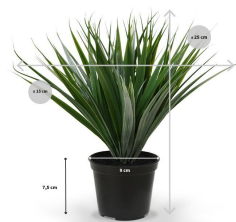

7,12 kr excl. VAT

More Information

SKU	G4E_00734
Weight	0.750000
Brand	Bambus
Latin name	Bambusa
Hanging / standing	Standing
Color	Green
Actual height	25 cm
Actual diameter	Ø 0-20cm
Pot size	ø9 x 7,5 cm
Type of pot included	Inner (non-decorative) pot
Trunks	-
Fire Retardant	No
Stock Tallinn	0