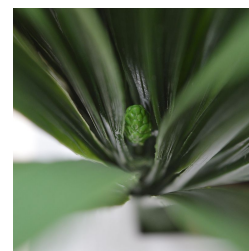

7,12 kr excl. VAT

More Information

SKU	G4E_00734
Weight	0.750000
Brand	Bambus
Hanging / standing	Standing
Color	Green
Actual height	25 cm
Actual diameter	Ø 0-20cm
Pot size	ø9 x 7,5 cm
Type of pot included	Inner (non-decorative) pot
Trunks	-
Fire Retardant	No
Stock Tallinn	0