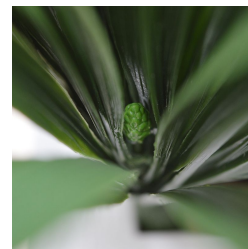

7,12 kr excl. VAT

More Information

SKU	G4E_00734
Weight	0.750000
Brand	Bambus
Latin name	Bambusa
Hanging / standing	Standing
Color	Green
Actual height	25 cm
Actual diameter	Ø 0-20cm
Pot size	ø9 x 7,5 cm
Type of pot included	Inner (non-decorative) pot
Trunks	-
Fire Retardant	No
Stock Tallinn	0