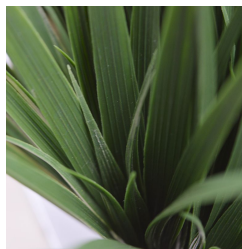

7,12 kr excl. VAT

More Information

SKU	G4E_00734
Weight	0.750000
Brand	Bambus
Latin name	Bambusa
Hanging / standing	Standing
Color	Green
Actual height	25 cm
Actual diameter	Ø 0-20cm
Pot size	ø9 x 7,5 cm
Type of pot included	Inner (non-decorative) pot
Trunks	-
Fire Retardant	No
Stock Tallinn	0