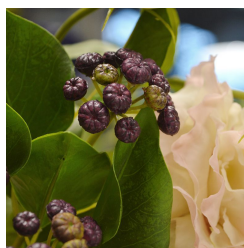

1 ARTIFICIAL JAPANESE HOLLY BRANCH 60 CM BLUE

5,34 kr excl. VAT

More Information

SKU
Weight
Brand
Hanging / standing
Color
Actual height
Actual diameter
Type of pot included
Trunks
Fire Retardant
Stock Tallinn

G4E_00750
0.050000
lileks
Standing
Green
60 cm
Ø 0-20cm
None
1
No
0