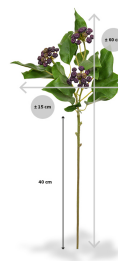

GREEN4EVER.SHOP

Green4Ever

Rotermanni 6

10111 Tallinn

Estonia

+372 880 1511

service@green4ever.shop

1 ARTIFICIAL JAPANESE HOLLY BRANCH 60 CM BLUE

5,34 kr excl. VAT

More Information

SKU
Weight
Brand
Hanging / standing
Color
Actual height
Actual diameter
Type of pot included
Trunks
Fire Retardant
Stock Tallinn

G4E_00750
0.050000
lileks
Standing
Green
60 cm
Ø 0-20cm
None
1
No
0