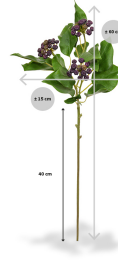

GREEN4EVER.SHOP

Green4Ever

Rotermanni 6

10111 Tallinn

Estonia

+372 880 1511

service@green4ever.shop

1 ARTIFICIAL JAPANESE HOLLY BRANCH 60 CM BLUE

5,34 kr excl. VAT

More Information

SKU
Weight
Brand
Latin name
Hanging / standing
Color
Actual height
Actual diameter
Type of pot included
Trunks
Fire Retardant
Stock Tallinn

G4E_00750
0.050000
lileks
Ilex
Standing
Green
60 cm
Ø 0-20cm
None
1
No
0