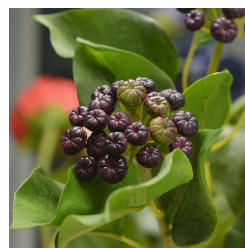

1 ARTIFICIAL JAPANESE HOLLY BRANCH 60 CM BLUE

5,34 kr excl. VAT

More Information

SKU
Weight
Brand
Hanging / standing
Color
Actual height
Actual diameter
Type of pot included
Trunks
Fire Retardant
Stock Tallinn

G4E_00750
0.050000
lileks
Standing
Green
60 cm
Ø 0-20cm
None
1
No
0