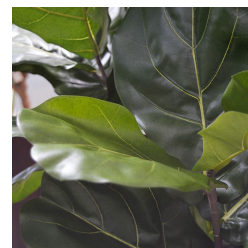

LYRATA DELUXE ARTIFICIAL TREE 170 CM

268,47 kr excl. VAT

More Information

SKU	G4E_00815
Weight	9.500000
Brand	Viigipuu
Latin name	Ficus
Hanging / standing	Standing
Color	Green
Actual height	170 cm
Actual diameter	Ø 75-100cm
Pot size	Ø17x15 cm
Type of pot included	Inner (non-decorative) pot
Trunks	6
Fire Retardant	No
Stock Tallinn	0