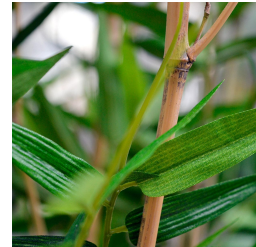

158,87 kr excl. VAT

More Information

SKU	G4E_00817
Weight	6.500000
Brand	Bambus
Hanging / standing	Standing
Color	Green
Actual height	165 cm
Actual diameter	Ø 60-75cm
Pot size	ø17x15 vm
Type of pot included	Inner (non-decorative) pot
Trunks	multiple
Fire Retardant	No
Stock Tallinn	0