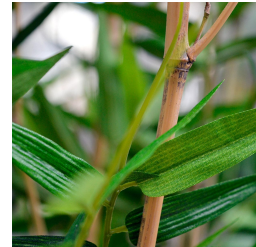

158,87 kr excl. VAT

More Information

SKU	G4E_00817
Weight	6.500000
Brand	Bambus
Latin name	Bambusa
Hanging / standing	Standing
Color	Green
Actual height	165 cm
Actual diameter	Ø 60-75cm
Pot size	Ø17x15 vm
Type of pot included	Inner (non-decorative) pot
Trunks	multiple
Fire Retardant	No
Stock Tallinn	0