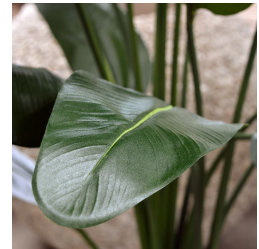

171,81 kr excl. VAT

More Information

SKU	G4E_00823
Weight	6.500000
Brand	Paradiisilinnulill
Hanging / standing	Standing
Color	Green
Actual height	165 cm
Actual diameter	Ø 75-100cm
Pot size	17 x 15 cm
Type of pot included	Inner (non-decorative) pot
Trunks	16
UV Protection	No
Fire Retardant	No
Stock Tallinn	0