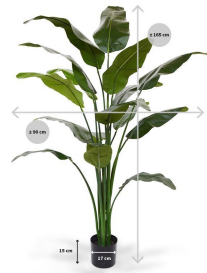

171,81 kr excl. VAT

More Information

SKU	G4E_00823
Weight	6.500000
Brand	Paradiisilinnulill
Hanging / standing	Standing
Color	Green
Actual height	165 cm
Actual diameter	Ø 75-100cm
Pot size	17 x 15 cm
Type of pot included	Inner (non-decorative) pot
Trunks	16
UV Protection	No
Fire Retardant	No
Stock Tallinn	0