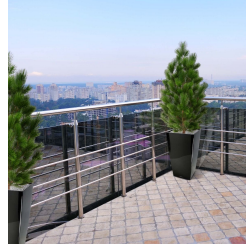

235,12 kr excl. VAT

More Information

SKU	G4E_00981
Weight	6.000000
Brand	Piinia
Latin name	Pinus pinea
Hanging / standing	Standing
Color	Green
Actual height	130 cm
Actual diameter	Ø 50-60cm
Pot size	Ø13x12 cm
Type of pot included	Inner (non-decorative) pot
Trunks	1
UV Protection	Yes
Fire Retardant	No
Stock Tallinn	0