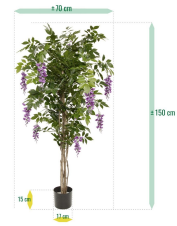

221,52 kr excl. VAT

More Information

SKU	G4E_01214
Weight	6.500000
Brand	Visteeria
Hanging / standing	Standing
Color	Blue-Lila
Actual height	150 cm
Actual diameter	Ø 75-100cm
Pot size	ø17x15 cm
Type of pot included	Inner (non-decorative) pot
Trunks	5
Fire Retardant	No
Stock Tallinn	0