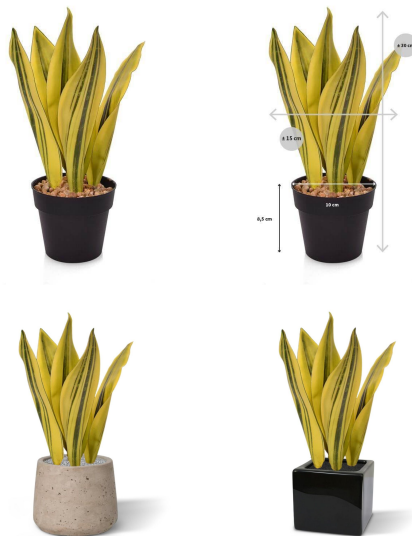

GREEN4EVER.SHOP

Green4Ever

Rotermanni 6

10111 Tallinn

Estonia

+372 880 1511

service@green4ever.shop

1 SANSEVERIA ARTIFICIAL PLANT 30 CM YELLOW-GREEN

12,49 kr excl. VAT

More Information

| | |
|-----------------------------|----------------------------|
| SKU | G4E_01433 |
| Weight | 0.400000 |
| Brand | Havisaba |
| Latin name | Sansevieria |
| Hanging / standing | Standing |
| Color | Yellow |
| Actual height | 30 cm |
| Actual diameter | Ø 0-20cm |
| Pot size | Ø10x8,5 cm |
| Type of pot included | Inner (non-decorative) pot |
| Trunks | multiple |
| UV Protection | No |
| Fire Retardant | No |
| Stock Tallinn | 0 |