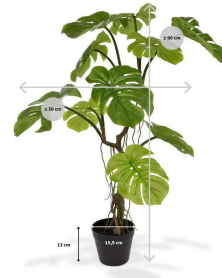

MONSTERA ARTIFICIAL PLANT 90 CM

51,47 kr excl. VAT

More Information

SKU	G4E_01439
Weight	2.000000
Brand	Monstera
Hanging / standing	Standing
Color	Green
Actual height	90 cm
Actual diameter	Ø 50-60cm
Pot size	Ø15,5x13 cm
Type of pot included	Inner (non-decorative) pot
Trunks	multiple
Fire Retardant	No
Stock Tallinn	0