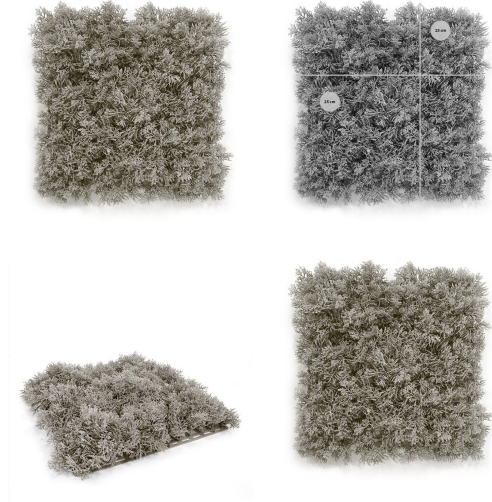

GREEN4EVER.SHOP

Green4Ever

Rotermanni 6

10111 Tallinn

Estonia

+372 880 1511

service@green4ever.shop

1 ARTIFICIAL REINDEER MOSS MAT 25X25 CM GREY

10,70 kr excl. VAT

More Information

| | |
|-----------------------------|--------------|
| SKU | G4E_1534 |
| Weight | 0.150000 |
| Brand | Põdrasamblik |
| Hanging / standing | Hanging |
| Color | Grey |
| Actual height | 25 cm |
| Actual diameter | Ø 20-30cm |
| Type of pot included | None |
| Trunks | - |
| Fire Retardant | No |
| Stock Tallinn | 0 |