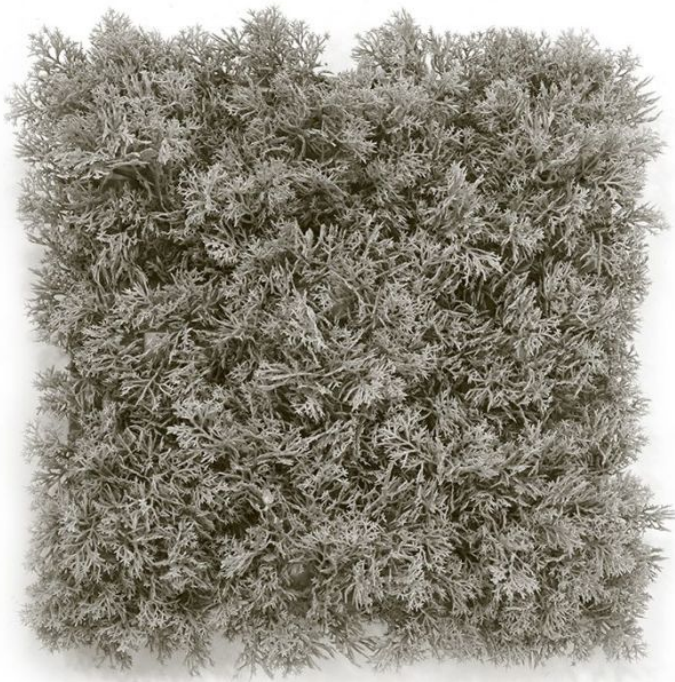

GREEN4EVER.SHOP

Green4Ever

Rotermanni 6

10111 Tallinn

Estonia

+372 880 1511

service@green4ever.shop

1 ARTIFICIAL REINDEER MOSS MAT 25X25 CM GREY

10,70 kr excl. VAT

More Information

| | |
|-----------------------------|--------------|
| SKU | G4E_1534 |
| Weight | 0.150000 |
| Brand | Põdrasamblik |
| Hanging / standing | Hanging |
| Color | Grey |
| Actual height | 25 cm |
| Actual diameter | Ø 20-30cm |
| Type of pot included | None |
| Trunks | - |
| Fire Retardant | No |
| Stock Tallinn | 0 |