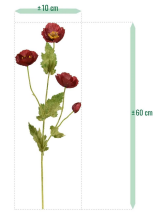

ARTIFICIAL POPPY SPRAY 60 CM RED

3,55 kr excl. VAT

More Information

SKU	G4E_15920
Weight	0.050000
Brand	Moon
Hanging / standing	Standing
Color	Red
Actual height	60cm
Actual diameter	Ø 0-20cm
Type of pot included	None
Trunks	-
Fire Retardant	No
Stock Tallinn	0