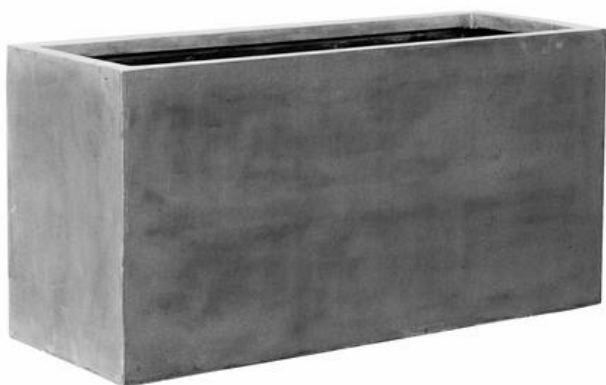

GREEN4EVER.SHOP

Green4Ever

Rotermanni 6

10111 Tallinn

Estonia

+372 880 1511

service@green4ever.shop

1 JUMBO JORT XL, GREY (↔150 ↓75)

1 419,17 kr excl. VAT

More Information

SKU	E1125-S1-03
Weight	62.200000
Brand	Pottery Pots
Serie	NATURAL
Color	Grey
Pot form	Rectangular (horizontal)
Length in cm	150
Width in cm	60
Height in cm	75
Diameter in cm	-