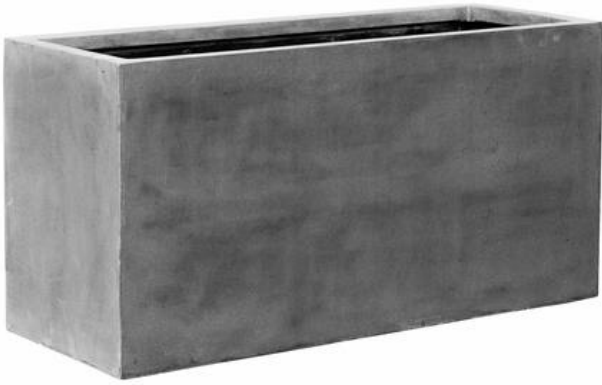

1 419,17 kr excl. VAT

More Information

SKU	E1125-S1-03
Weight	62.200000
Brand	Pottery Pots
Serie	NATURAL
Color	Grey
Pot form	Rectangular (horizontal)
Length in cm	150
Width in cm	60
Height in cm	75
Diameter in cm	-