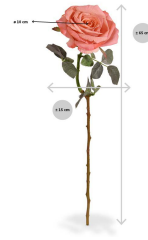

7,12 kr excl. VAT

More Information

SKU
Weight
Brand
Hanging / standing
Color
Actual height
Actual diameter
Type of pot included
Trunks
Fire Retardant

G4E_15974
0.100000
Roos
Standing
Orange
65 cm
Ø 0-20cm
None
1
No