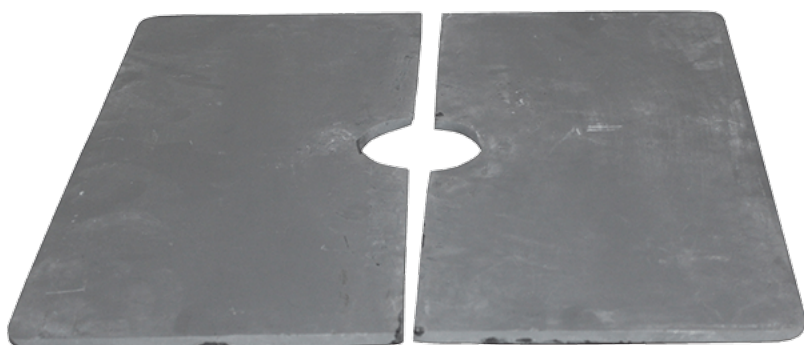

GREEN4EVER.SHOP

Green4Ever

Rotermanni 6

10111 Tallinn

Estonia

+372 880 1511

service@green4ever.shop

1 BAQ TIMELESS LARGO, INSERT PLATE (2 PARTS)
SQUARE (↔19.5 ↑1)

19,00 kr incl. VAT

More Information

SKU	6TIMAL001
Weight	1.500000
Brand	Baq
Serie	TIMELESS
Length in cm	39
Width in cm	19.5
Height in cm	1
Waterproof	Yes