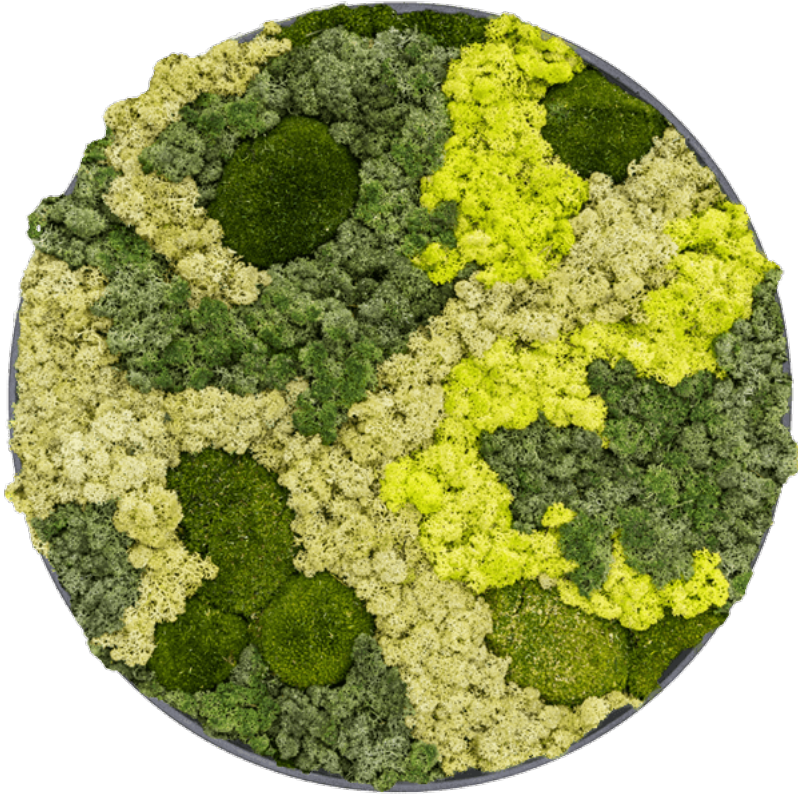

GREEN4EVER.SHOP

Green4Ever

Rotermanni 6

10111 Tallinn

Estonia

+372 880 1511

service@green4ever.shop

1 REFINED VOLCANO BLACK 30% BALL MOSS 70%
REINDEER MOSS (MIX) (ø40)

78,33 kr excl. VAT

More Information

SKU	G4E_MP_054
Weight	2.000000
Brand	Moss Painting
Painting depth	5
Painting material	Refined Volcano Black 30% Ball moss 70% Reindeer moss (Mix)