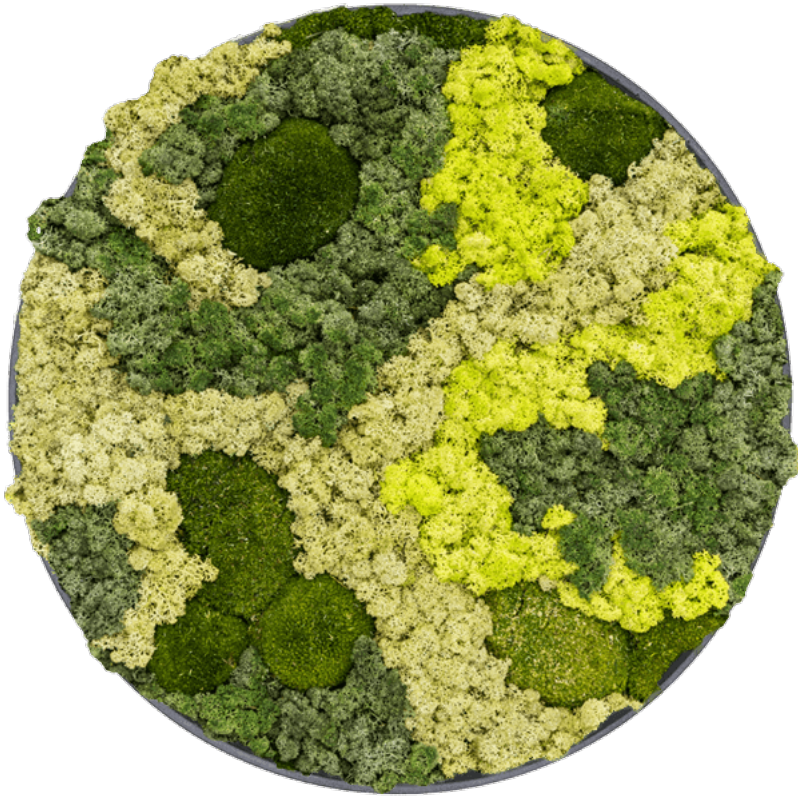

GREEN4EVER.SHOP

Green4Ever

Rotermanni 6

10111 Tallinn

Estonia

+372 880 1511

service@green4ever.shop

1 REFINED VOLCANO BLACK 30% BALL MOSS 70%
REINDEER MOSS (MIX) (ø40)

78,33 kr excl. VAT

More Information

SKU	G4E_MP_054
Weight	2.000000
Brand	Moss Painting
Painting depth	5
Painting material	Refined Volcano Black 30% Ball moss 70% Reindeer moss (Mix)