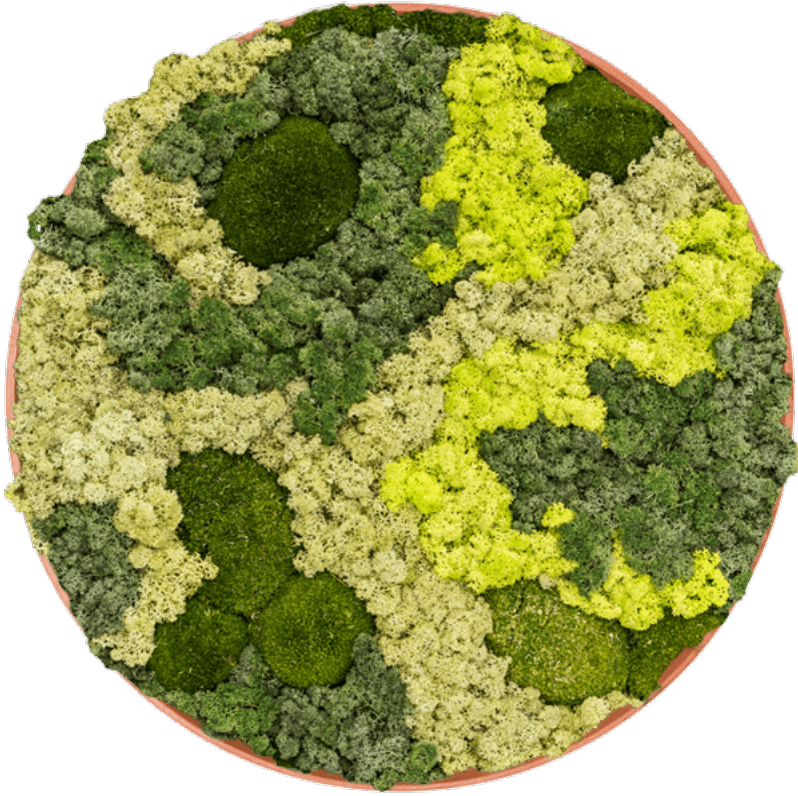

GREEN4EVER.SHOP

Green4Ever

Rotermanni 6

10111 Tallinn

Estonia

+372 880 1511

service@green4ever.shop

1 REFINED CANYON ORANGE 30% BALL MOSS 70%
REINDEER MOSS (MIX) (ø50)

123,33 kr incl. VAT

More Information

SKU	G4E_MP_066
Weight	3.000000
Brand	Moss Painting
Painting depth	5
Painting material	Refined Canyon Orange 30% Ball moss 70% Reindeer moss (Mix)