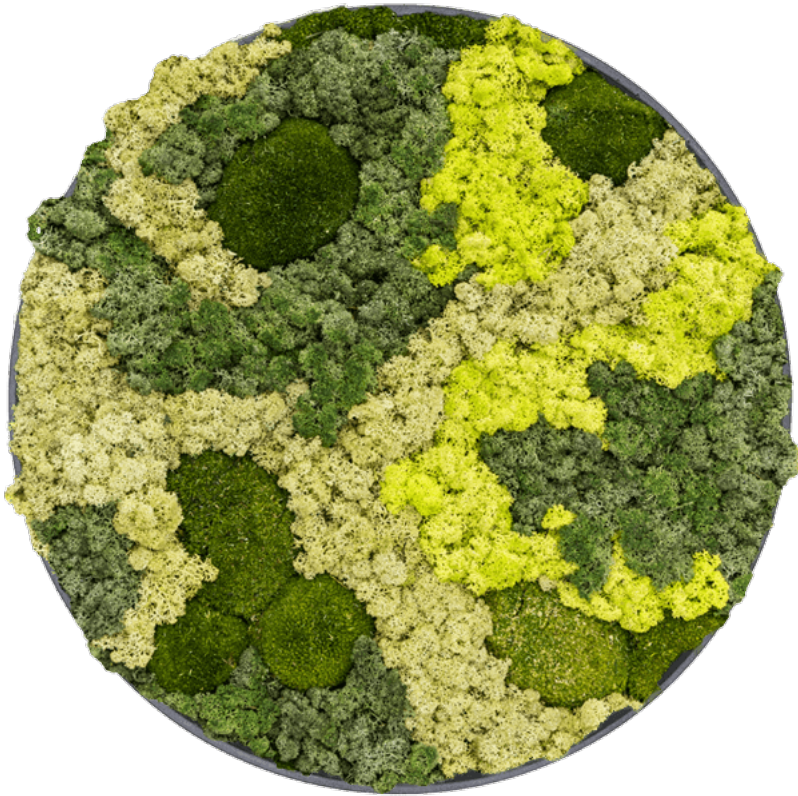

GREEN4EVER.SHOP

Green4Ever

Rotermanni 6

10111 Tallinn

Estonia

+372 880 1511

service@green4ever.shop

1 REFINED VOLCANO BLACK 30% BALL MOSS 70%
REINDEER MOSS (MIX) (ø50)

123,33 kr excl. VAT

More Information

SKU	G4E_MP_072
Weight	3.000000
Brand	Moss Painting
Painting depth	5
Painting material	Refined Volcano Black 30% Ball moss 70% Reindeer moss (Mix)