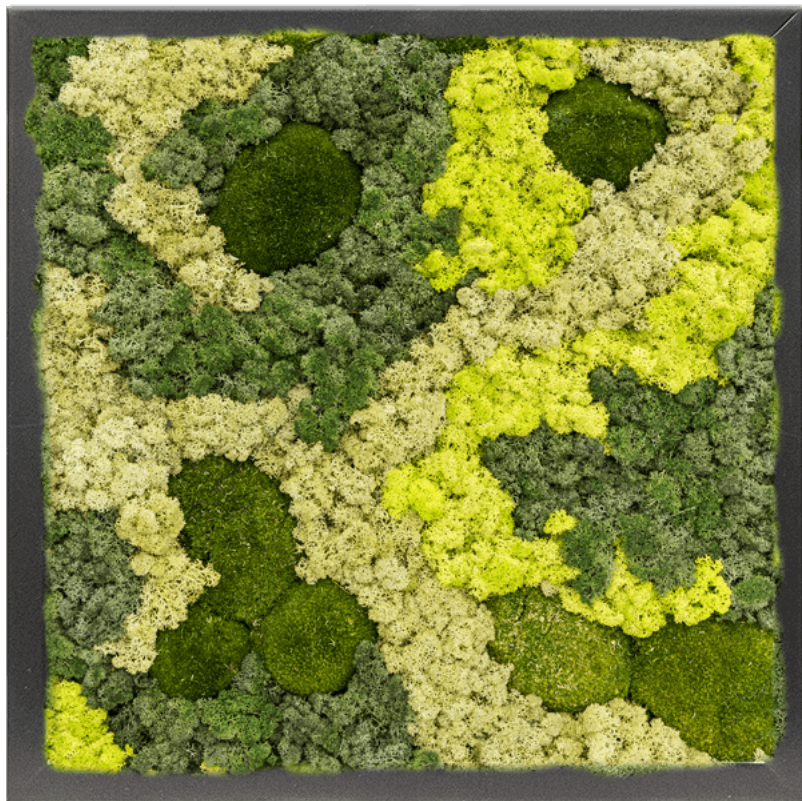

GREEN4EVER.SHOP

Green4Ever

Rotermanni 6

10111 Tallinn

Estonia

+372 880 1511

service@green4ever.shop

1 MDF RAL 9005 SATIN GLOSS 30% BALL MOSS 70%
REINDEER MOSS (MIX) (↔40 CM ↓40 CM)

119,17 kr excl. VAT

More Information

SKU	G4E_MP_216
Weight	3.000000
Brand	Moss Painting
Painting width	40
Painting height	40
Painting depth	6
Painting material	MDF RAL 9005 Satin Gloss 30% Ball moss 70% Reindeer moss (Mix)