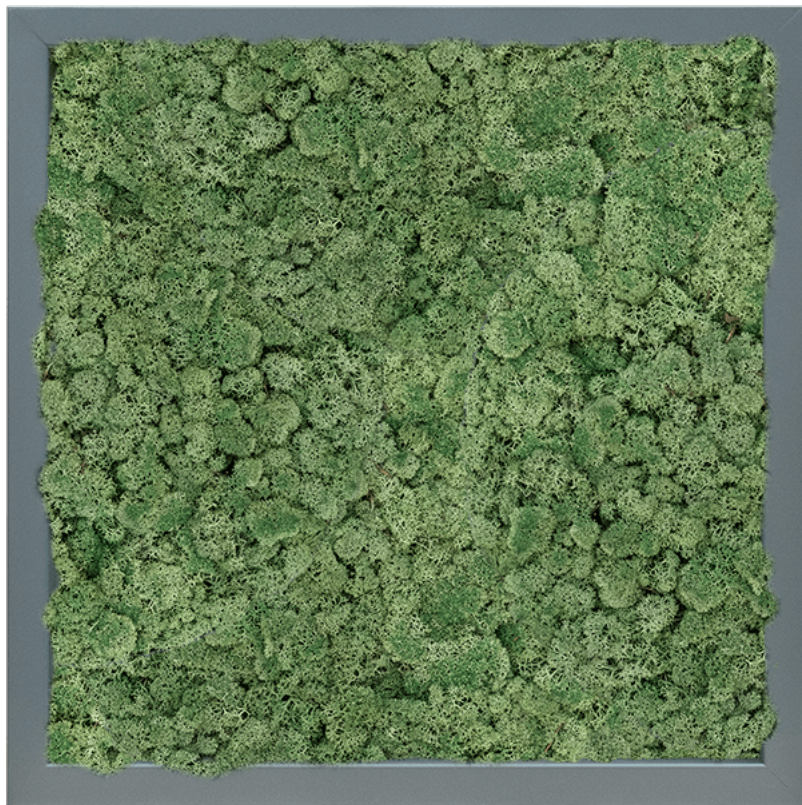

GREEN4EVER.SHOP

Green4Ever

Rotermanni 6

10111 Tallinn

Estonia

+372 880 1511

service@green4ever.shop

1 MDF RAL 7016 SATIN GLOSS 100% REINDEER MOSS
(MOSS GREEN) (↔40 CM ↓40 CM)

100,83 kr excl. VAT

More Information

| | |
|--------------------------|--|
| SKU | G4E_MP_221 |
| Weight | 3.000000 |
| Brand | Moss Painting |
| Painting width | 40 |
| Painting height | 40 |
| Painting depth | 6 |
| Painting material | MDF RAL 7016 Satin Gloss 100% Reindeer Moss (Moss green) |