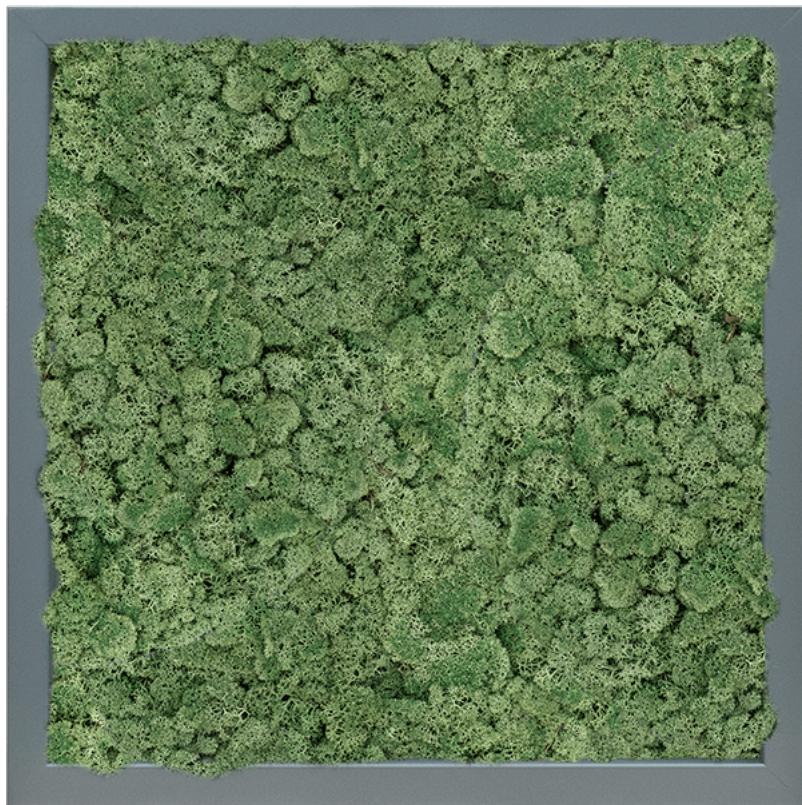

GREEN4EVER.SHOP

Green4Ever

Rotermanni 6

10111 Tallinn

Estonia

+372 880 1511

service@green4ever.shop

1 MDF RAL 7016 SATIN GLOSS 100% REINDEER MOSS
(MOSS GREEN) (↔40 CM ↓40 CM)

100,83 kr excl. VAT

More Information

SKU	G4E_MP_221
Weight	3.000000
Brand	Moss Painting
Painting width	40
Painting height	40
Painting depth	6
Painting material	MDF RAL 7016 Satin Gloss 100% Reindeer Moss (Moss green)