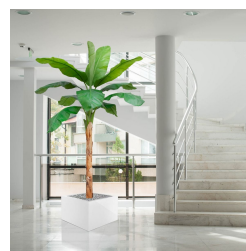

€447,48 excl. VAT

More Information

SKU	G4E_16150
Brand	Banaanipuu
Latin name	Musa
Hanging / standing	Standing
Color	Green
Actual height	300 cm
Actual diameter	Ø >100cm
Type of pot included	Inner (non-decorative) pot
Trunks	-
UV Protection	No
Fire Retardant	No
3D Thumbnail	no_selection