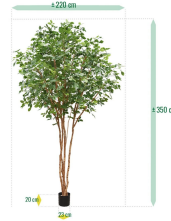

€1.610,18 excl. VAT

More Information

SKU	G4E_16222
Brand	Pöök
Latin name	Fagus
Hanging / standing	Standing
Color	Green
Actual height	350 cm
Actual diameter	Ø >100cm
Type of pot included	Inner (non-decorative) pot
Trunks	4
UV Protection	No
Fire Retardant	Yes
Instructions	Instructions PDF
3D Thumbnail	no_selection