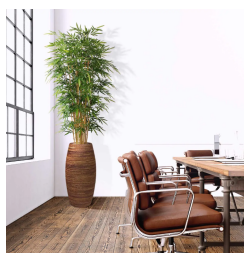

€340,07 excl. VAT

More Information

SKU	G4E_00038
Weight	10.000000
Brand	Bambus
Latin name	Bambusa
Hanging / standing	Standing
Color	Green
Actual height	235 cm
Actual diameter	Ø 75-100cm
Pot size	ø20x18 cm
Type of pot included	Inner (non-decorative) pot
Trunks	15
Fire Retardant	No
Stock Tallinn	0