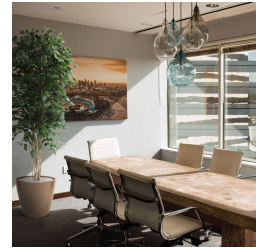

1 FICUS EXOTICA DELUXE ARTIFICIAL TREE 210 CM GREEN

€265,64 excl. VAT

More Information

SKU	G4E_00051
Weight	10.000000
Brand	Viigipuu
Hanging / standing	Standing
Color	Green
Actual height	210 cm
Actual diameter	Ø 60-75cm
Pot size	ø20x20 cm
Type of pot included	Inner (non-decorative) pot
Trunks	10
Fire Retardant	No
Stock Tallinn	0