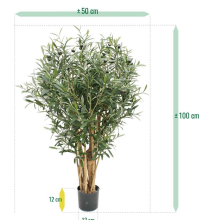

€167,83 excl. VAT

More Information

SKU	G4E_00123
Weight	8.500000
Brand	Oliivipuu
Latin name	Olea
Hanging / standing	Standing
Color	Green
Actual height	100 cm
Actual diameter	Ø 50-60cm
Pot size	Ø12x12 cm
Type of pot included	Inner (non-decorative) pot
Trunks	10
Fire Retardant	No
Stock Tallinn	0