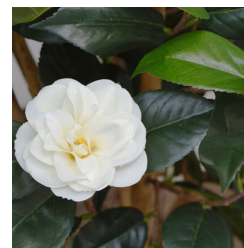

CAMELIA JAPONICA DELUXE 100 CM WHITE

€116,31 excl. VAT

More Information

SKU	G4E_00398
Weight	3.500000
Brand	Kameelia
Hanging / standing	Standing
Color	Creme
Actual height	100 cm
Actual diameter	Ø 40-50cm
Pot size	ø13x12 cm
Type of pot included	Inner (non-decorative) pot
Trunks	9
UV Protection	No
Fire Retardant	No
Stock Tallinn	0