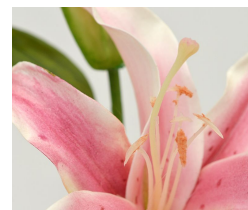

1

LILY BRANCH DELUXE 55 CM PINK

€7,12 excl. VAT

More Information

SKU
Weight
Brand
Hanging / standing
Color
Actual height
Actual diameter
Type of pot included
Trunks
Fire Retardant
Stock Tallinn

G4E_00507

0.050000

Lillia

Standing

Pink

58 cm

Ø 0-20cm

None

1

No

0