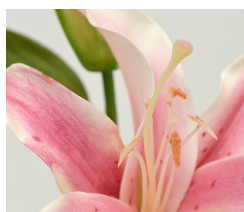

1

LILY BRANCH DELUXE 55 CM PINK

€7,12 excl. VAT

More Information

SKU
Weight
Brand
Hanging / standing
Color
Actual height
Actual diameter
Type of pot included
Trunks
Fire Retardant
Stock Tallinn

G4E_00507

0.050000

Lillia

Standing

Pink

58 cm

Ø 0-20cm

None

1

No

0