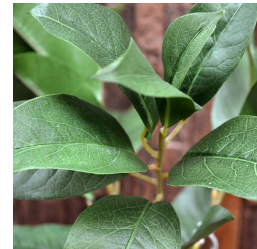

ARTIFICIAL LAUREL BRANCH 60 CM

€7,12 excl. VAT

More Information

SKU	G4E_00518
Weight	0.050000
Brand	Loorberipuu
Latin name	Laurus
Hanging / standing	Standing
Color	Green
Actual height	60 cm
Actual diameter	Ø 20-30cm
Type of pot included	None
Trunks	1
Fire Retardant	No
Stock Tallinn	0