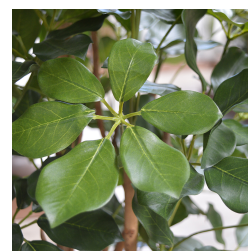

€127,55 excl. VAT

More Information

SKU	G4E_00526
Weight	3.500000
Brand	Sõrmlehik
Latin name	Schefflera
Hanging / standing	Standing
Color	Green
Actual height	120 cm
Actual diameter	Ø 60-75cm
Pot size	13x12 cm
Type of pot included	Inner (non-decorative) pot
Trunks	10
Fire Retardant	Yes
Stock Tallinn	4