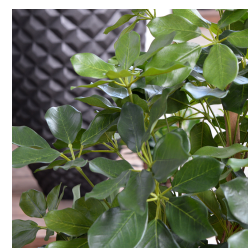

€127,55 excl. VAT

More Information

SKU	G4E_00526
Weight	3.500000
Brand	Sõrmlehik
Latin name	Schefflera
Hanging / standing	Standing
Color	Green
Actual height	120 cm
Actual diameter	Ø 60-75cm
Pot size	13x12 cm
Type of pot included	Inner (non-decorative) pot
Trunks	10
Fire Retardant	Yes
Stock Tallinn	4