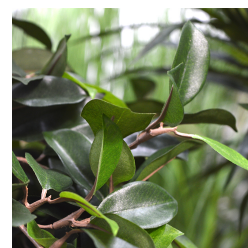

€219,24 excl. VAT

SKU	G4E_00691
Weight	6.000000
Brand	Bonsai
Hanging / standing	Standing
Color	Green
Actual height	140 cm
Actual diameter	Ø 60-75cm
Pot size	ø17x15 cm
Type of pot included	Inner (non-decorative) pot
Trunks	1
UV Protection	No
Fire Retardant	No
Stock Tallinn	0